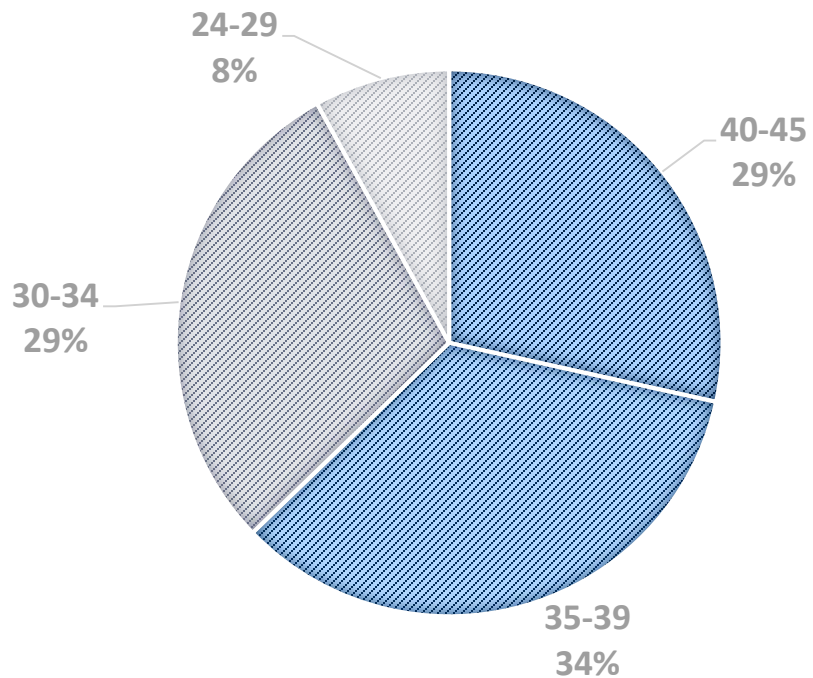

MAY 2024 RESULTS

TOTAL GRADE /45