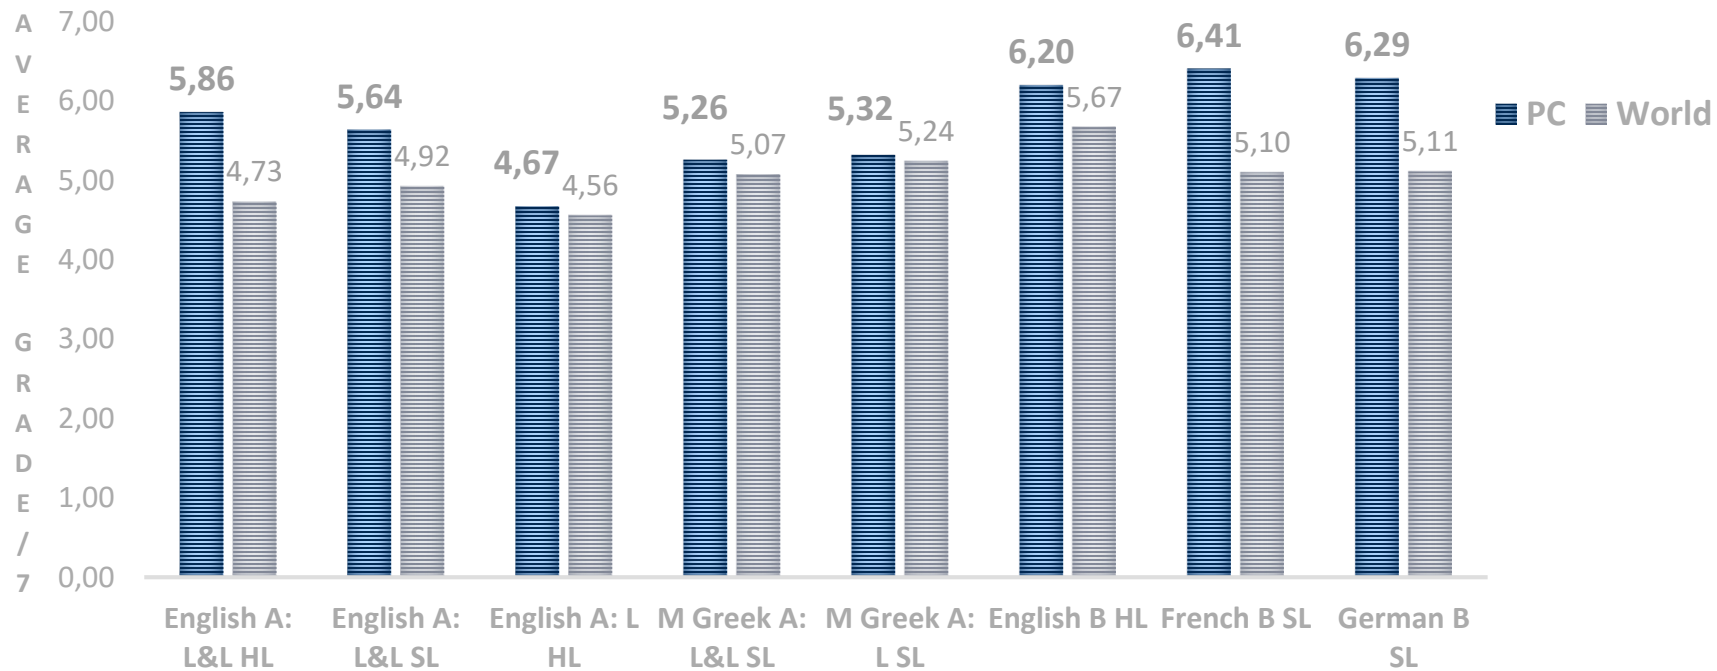

MAY 2024 RESULTS

LANGUAGE AND LITERATURE/LANGUAGE ACQUISITION (Groups 1 & 2)

MAY 2024 RESULTS

INTERNATIONAL BACCALAUREATE DIPLOMA PROGRAMME